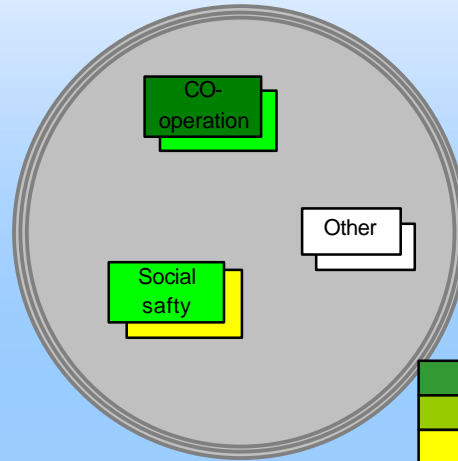

SUREURO

Measurements/Targets
for refurbishment projects
transformed to the SUREURO
Sustainable Quality Identification (SQI)

October 2003

Kalmarhem "Inspektoren"

ECONOMY

SOCIAL

Situation before:

CULTURE

ECOLOGY

Situation after:

LUWOG "Brunck Viertel"

ECONOMY

SOCIAL

Situation before:

CULTURE

ECOLOGY