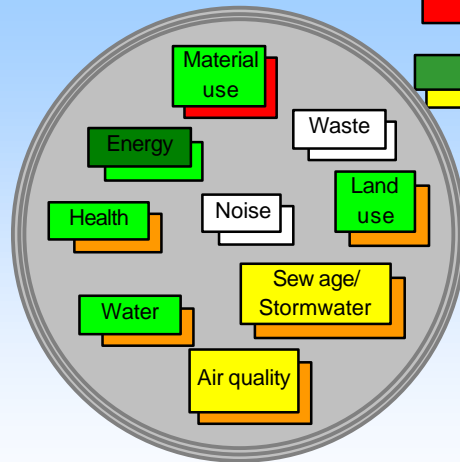

ECONOMY

SOCIAL

Situation before:

CULTURE

ECOLOGY

Targets for after:

SMBC "Bowater House"

Legend for impact levels:

- Recommended (Dark Green)
- 2:and best recommendation (Light Green)
- Accepted (Yellow)
- Avoided (Orange)
- Unacceptable (Red)

Legend for timing:

- After (Green)
- Before (Yellow)

Situation before:

Targets for after:

CULTURE

ECOLOGY

SMBC "Braybrook House"

ECONOMY

SOCIAL

Situation before:

CULTURE

ECOLOGY