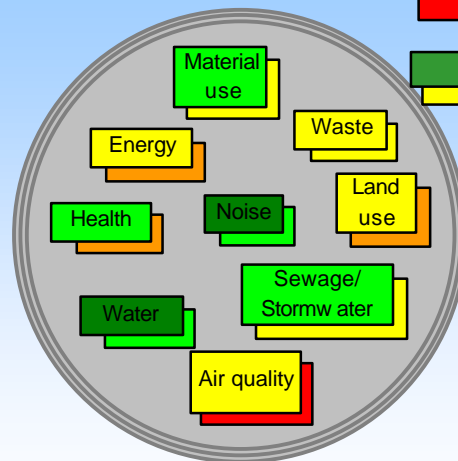

SUREURO

Measurements/Targets
for refurbishment projects
transformed to the SUREURO
Sustainable Quality Identification (SQI)

October 2003

Kalmarhem "Inspektoren"

ECONOMY

SOCIAL

Situation before:

CULTURE

ECOLOGY

Situation after:

LUWOG "Brunck Viertel"

ECONOMY

SOCIAL

Situation before:

CULTURE

ECOLOGY