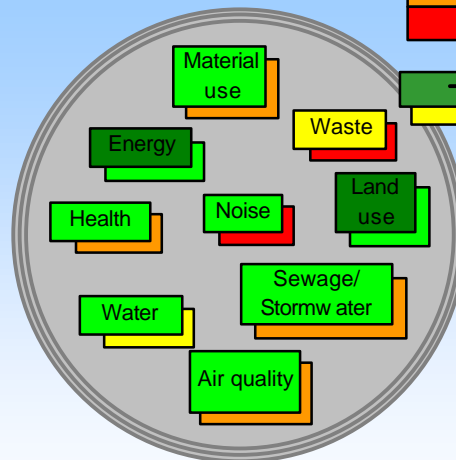

ECONOMY

SOCIAL

Situation before:

CULTURE

ECOLOGY

Targets for after:

SMBC "Bowater House"

Legend for impact levels:

- Recommended (Dark Green)
- 2:and best recommendation (Light Green)
- Accepted (Yellow)
- Avoided (Orange)
- Unacceptable (Red)

Legend for timing:

- After (Green)
- Before (Yellow)

Situation before:

Targets for after:

CULTURE

ECOLOGY

SMBC "Braybrook House"

ECONOMY

SOCIAL

Situation before:

CULTURE

ECOLOGY