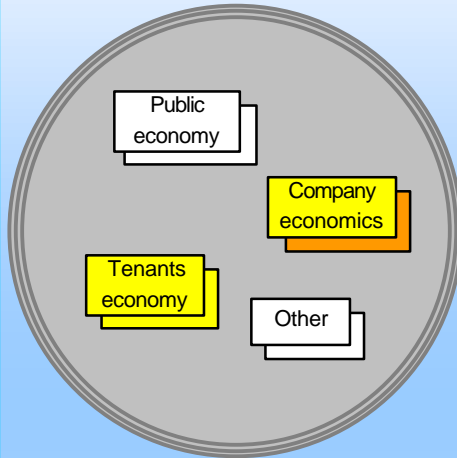

- Recommended (Dark Green)
- 2:and best recommendation (Light Green)
- Accepted (Yellow)
- Avoided (Orange)
- Unacceptable (Red)

Legend for timing:

- After (Green)
- Before (Yellow)

Situation before:

Targets for after:

CULTURE

ECOLOGY

SMBC "Braybrook House"

ECONOMY

SOCIAL

Situation before:

CULTURE

ECOLOGY