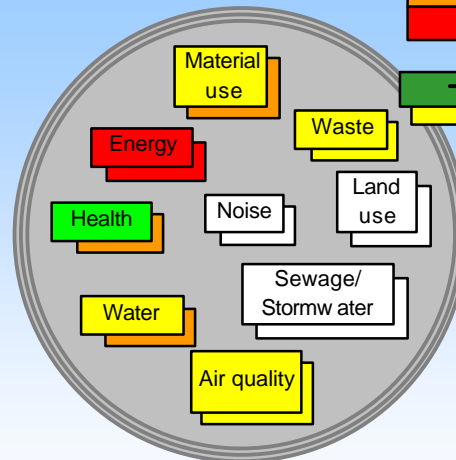

AKB "Taastrupgaard"

ECONOMY

SOCIAL

Situation before:

CULTURE

ECOLOGY

Situation after:

Logirep "Sevran City"

ECONOMY

SOCIAL

Situation before:

CULTURE

ECOLOGY

Targets for after:

SMBC "Bowater House"

Legend for impact levels: