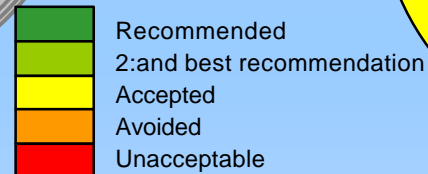

AKB "Taastrupgaard"

ECONOMY

SOCIAL

Situation before:

CULTURE

ECOLOGY

Situation after:

Logirep "Sevran City"

- Recommended (Dark Green)
- 2:and best recommendation (Light Green)
- Accepted (Yellow)
- Avoided (Orange)
- Unacceptable (Red)

Legend for timing:

- After (Green)
- Before (Yellow)

Situation before:

Targets for after: