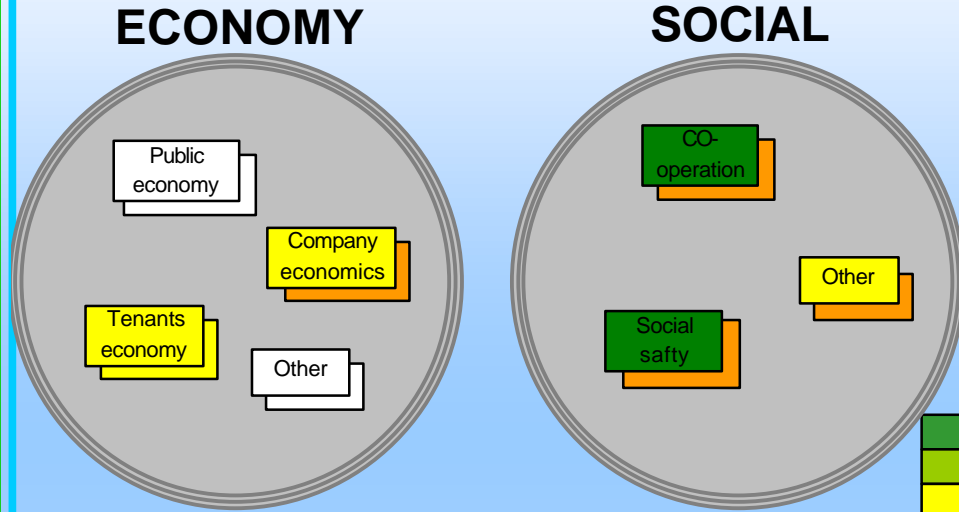

AKB "Taastrupgaard"

ECONOMY

SOCIAL

Situation before:

CULTURE

ECOLOGY

Situation after:

Logirep "Sevran City"

ECONOMY

SOCIAL

Situation before:

CULTURE

ECOLOGY

Targets for after:

SMBC "Bowater House"

Legend for impact levels:

- Recommended (Dark Green)
- 2:and best recommendation (Light Green)
- Accepted (Yellow)
- Avoided (Orange)
- Unacceptable (Red)

Legend for timing:

- After (Green)
- Before (Yellow)

Situation before:

Targets for after:

CULTURE

ECOLOGY

SMBC "Braybrook House"

ECONOMY

SOCIAL

Situation before:

CULTURE

ECOLOGY