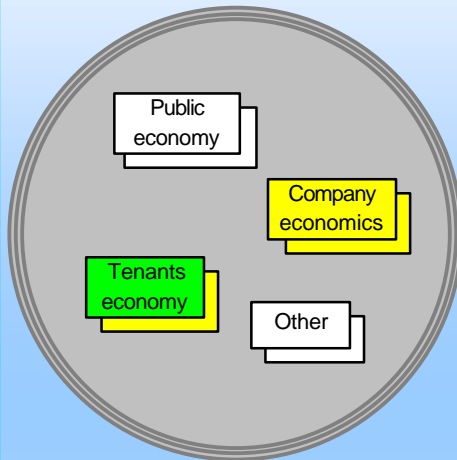

AKB "Taastrupgaard"

ECONOMY

SOCIAL

Situation before:

CULTURE

ECOLOGY

Situation after:

Logirep "Sevran City"

ECONOMY

SOCIAL

Situation before:

CULTURE

ECOLOGY

Targets for after:

SMBC "Bowater House"

Legend for impact levels: