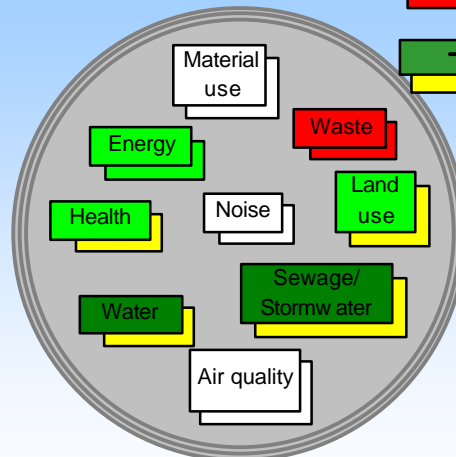

Situation after:

wonenCentraal “Planetenburt”

ECONOMY

SOCIAL

Situation before:

CULTURE

ECOLOGY

Situation after:

AKB "Taastrupgaard"

ECONOMY

SOCIAL

Situation before:

CULTURE

ECOLOGY

Situation after:

Logirep "Sevran City"

ECONOMY

SOCIAL

Situation before:

CULTURE

ECOLOGY

Targets for after:

SMBC "Bowater House"

Legend for impact levels: