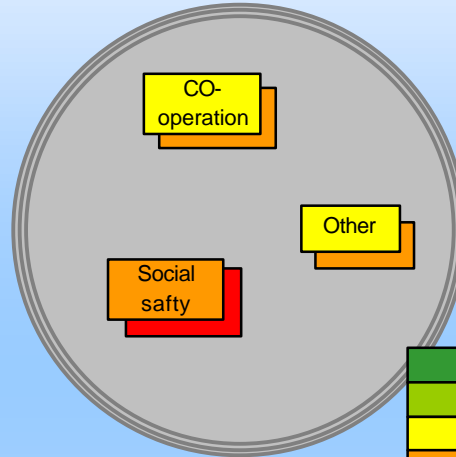

Situation after:

wonenCentraal “Planetenburt”

ECONOMY

SOCIAL

Situation before:

CULTURE

ECOLOGY

Situation after:

AKB "Taastrupgaard"

ECONOMY

SOCIAL

Situation before:

CULTURE

ECOLOGY

Situation after:

Logirep "Sevran City"

ECONOMY

SOCIAL

Situation before:

CULTURE

ECOLOGY

Targets for after:

SMBC "Bowater House"

Legend for impact levels: