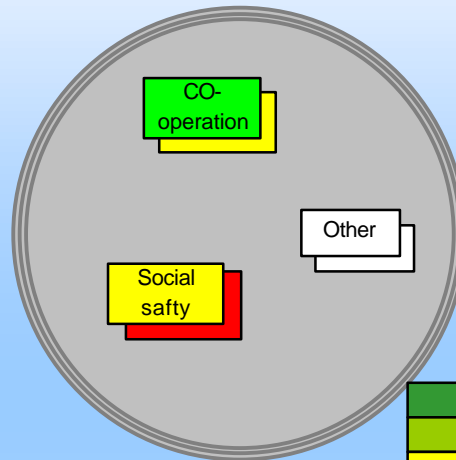

AKB "Taastrupgaard"

ECONOMY

SOCIAL

Situation before:

CULTURE

ECOLOGY

Situation after:

Logirep "Sevran City"

ECONOMY

SOCIAL

Situation before:

CULTURE

ECOLOGY

Targets for after:

SMBC "Bowater House"

Legend for impact levels: