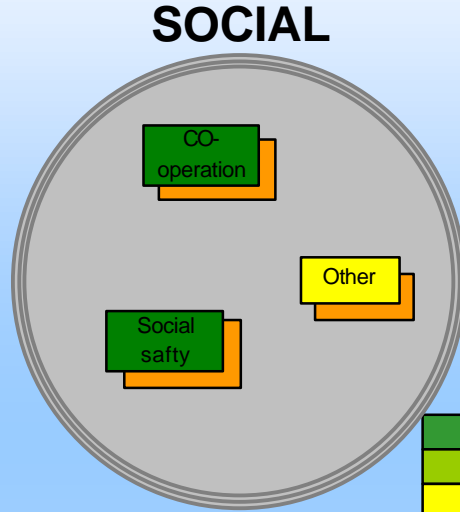

ECONOMY

SOCIAL

Situation before:

CULTURE

ECOLOGY

Targets for after:

SMBC "Bowater House"

Legend for impact levels:

- Recommended (Dark Green)
- 2:and best recommendation (Light Green)
- Accepted (Yellow)
- Avoided (Orange)
- Unacceptable (Red)

Legend for timing:

- After (Green)
- Before (Yellow)

Situation before:

Targets for after:

CULTURE

ECOLOGY

SMBC "Braybrook House"

ECONOMY

SOCIAL

Situation before:

CULTURE

ECOLOGY